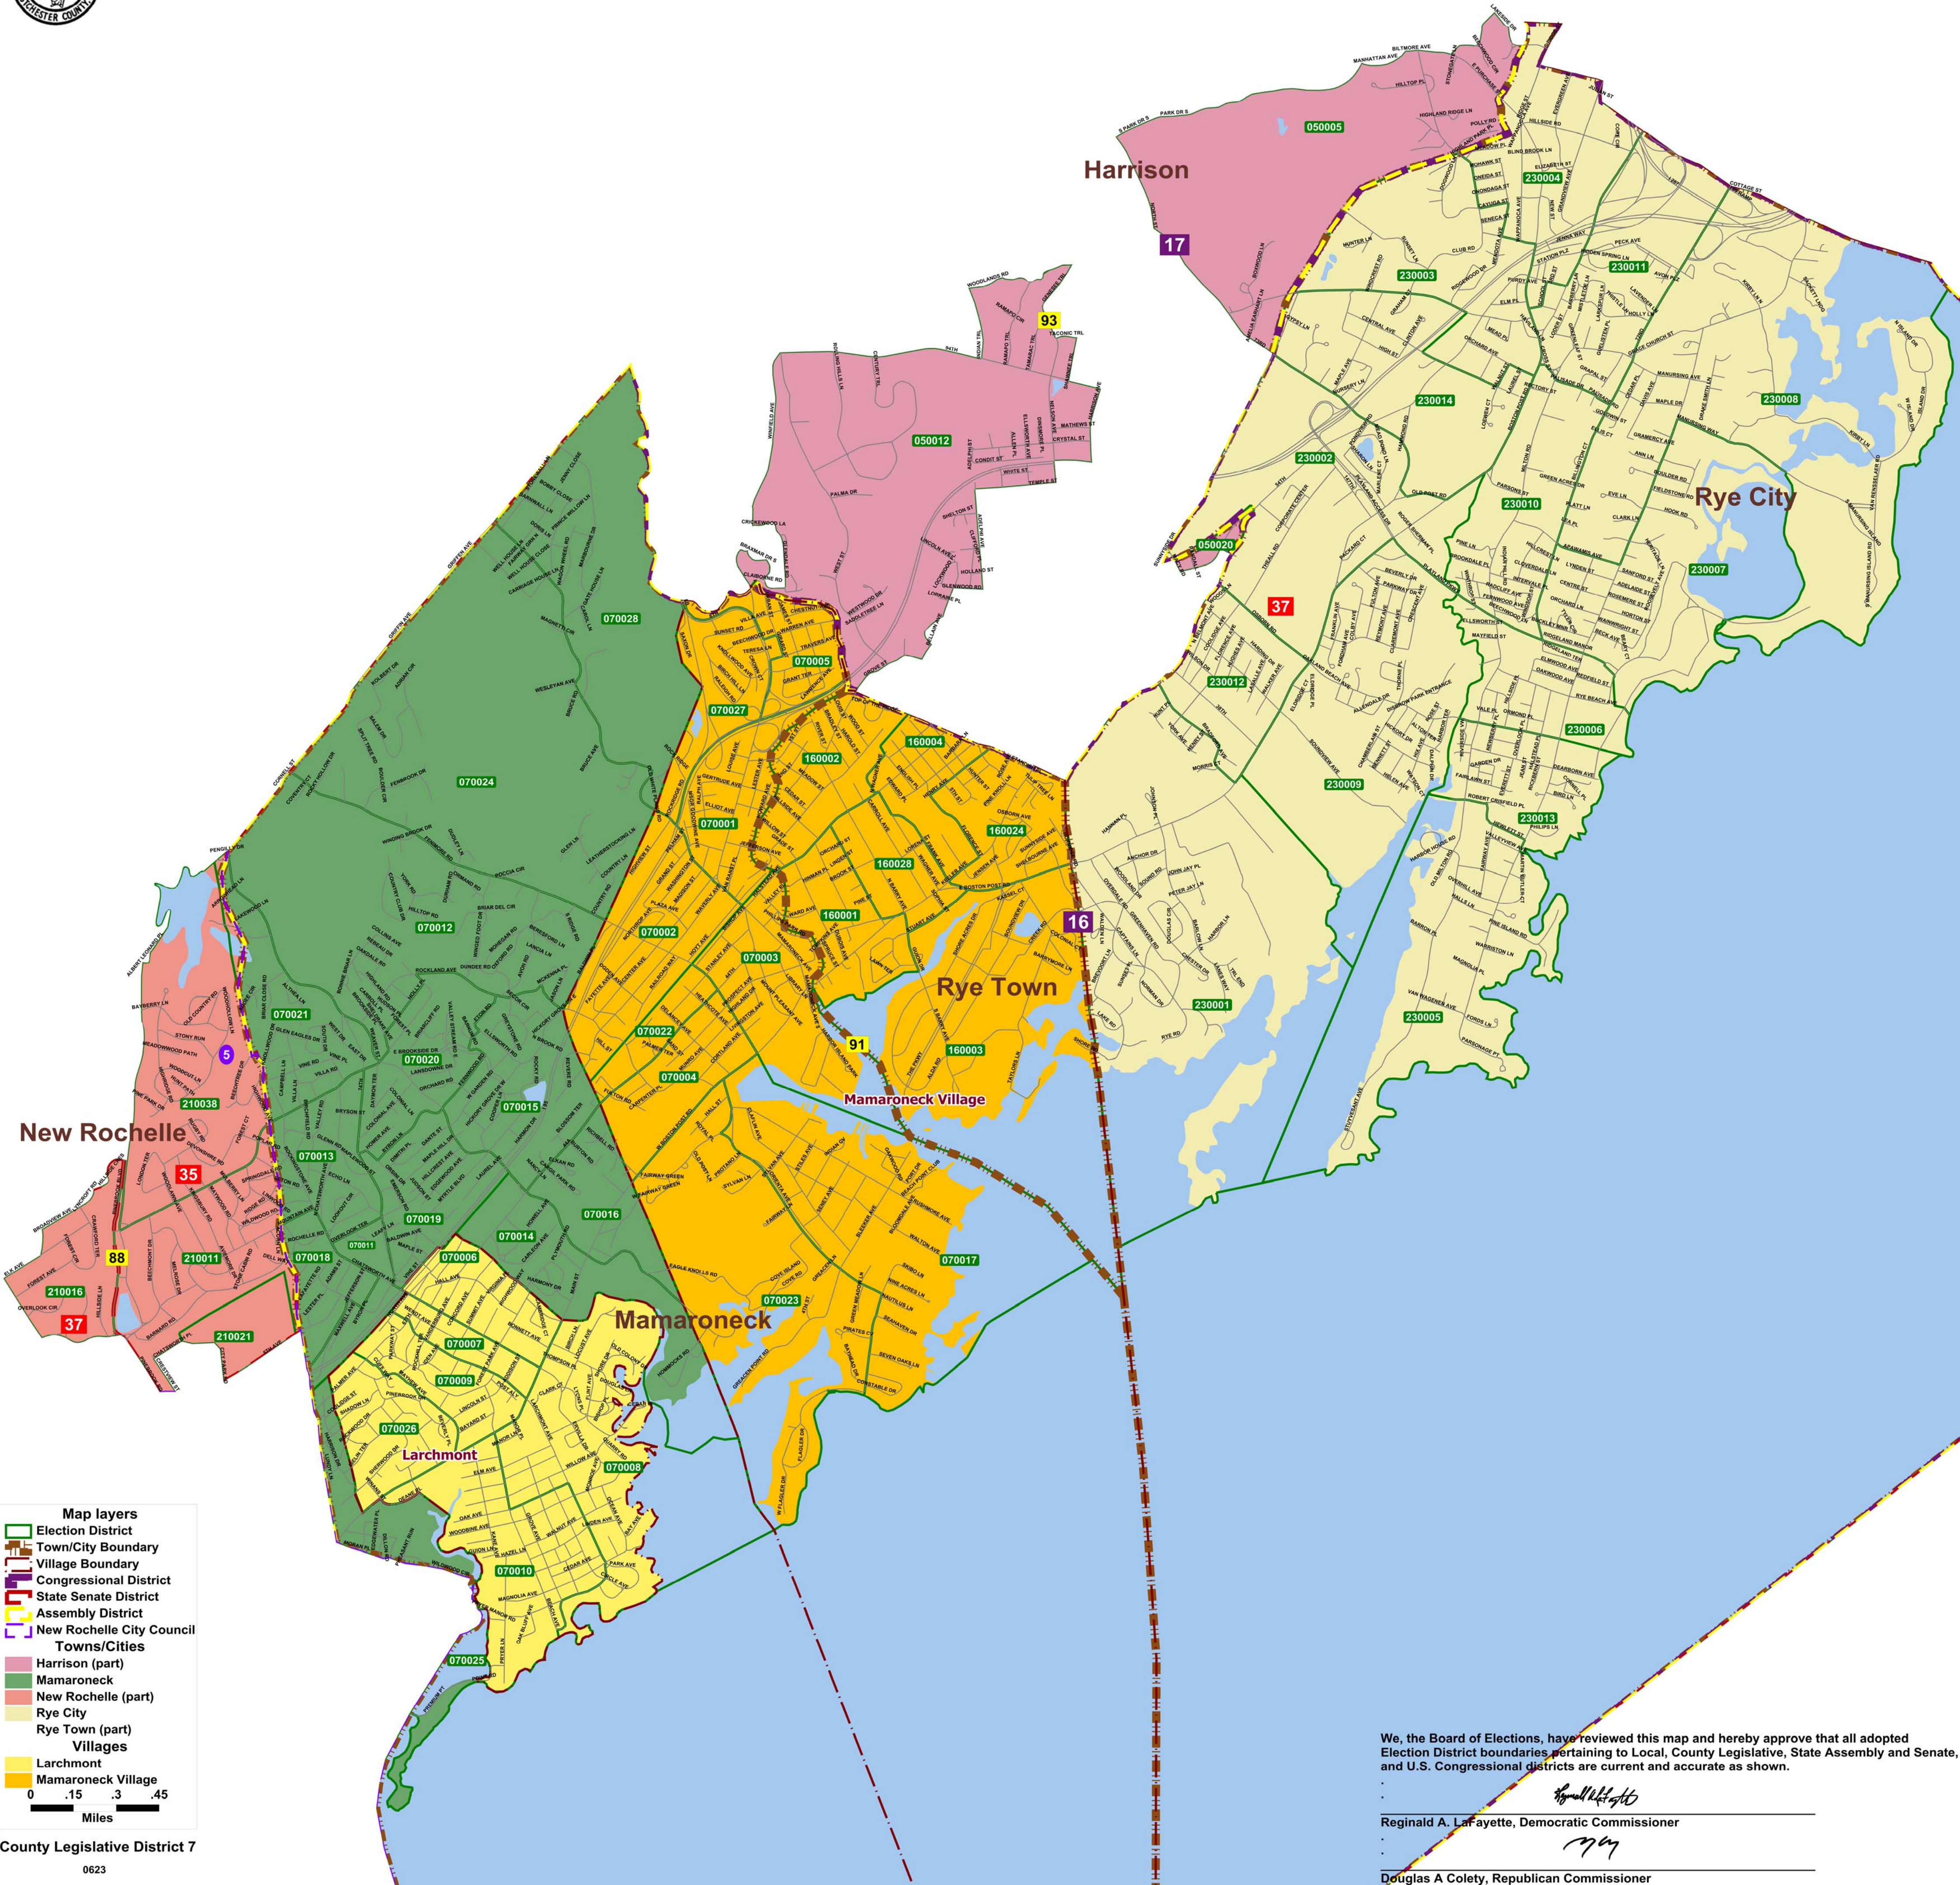

County Legislative District 7

Map layers

- Election District
- Town/City Boundary
- Village Boundary
- Congressional District
- State Senate District
- Assembly District
- New Rochelle City Council
- Towns/Cities**
- Harrison (part)
- Mamaroneck
- New Rochelle (part)
- Rye City
- Rye Town (part)
- Villages**
- Larchmont
- Mamaroneck Village

0 .15 .3 .45
Miles

We, the Board of Elections, have reviewed this map and hereby approve that all adopted Election District boundaries pertaining to Local, County Legislative, State Assembly and Senate, and U.S. Congressional districts are current and accurate as shown.