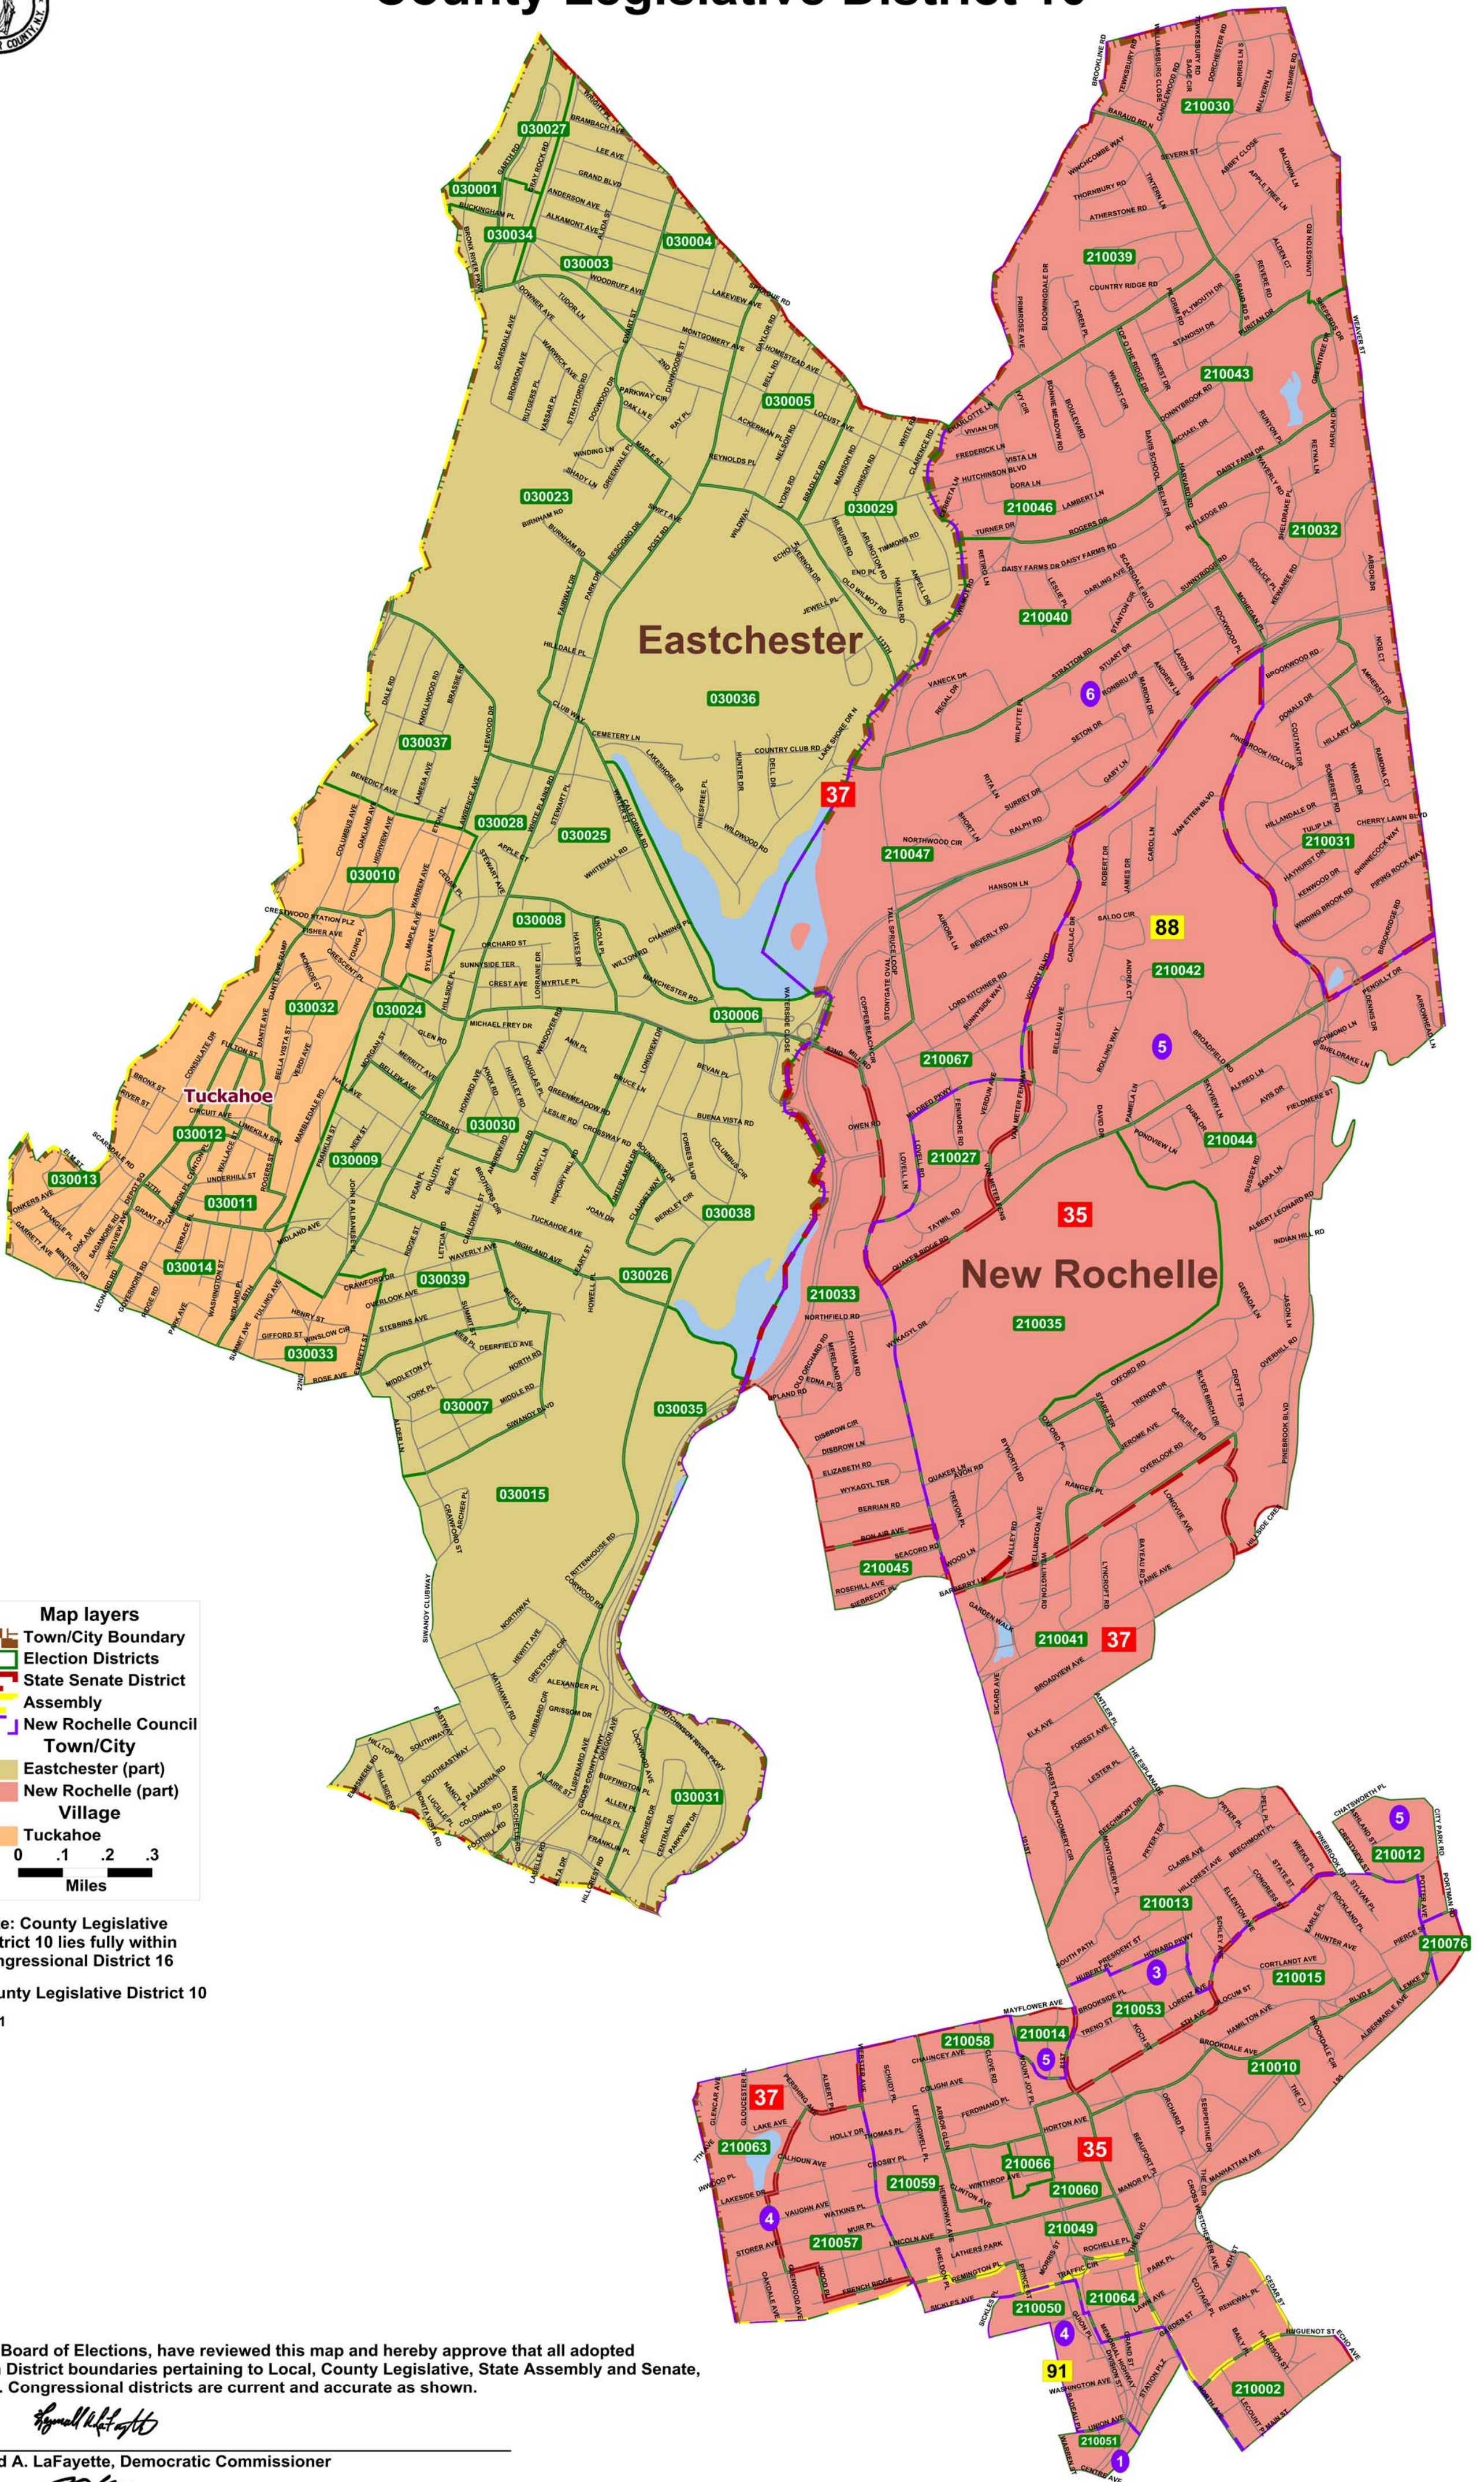

County Legislative District 10

Map layers

- Town/City Boundary
- Election Districts
- State Senate District
- Assembly
- New Rochelle Council
- Town/City**
- Eastchester (part)
- New Rochelle (part)
- Village**
- Tuckahoe

0 .1 .2 .3
Miles

Note: County Legislative District 10 lies fully within Congressional District 16

County Legislative District 10
0621

We, the Board of Elections, have reviewed this map and hereby approve that all adopted Election District boundaries pertaining to Local, County Legislative, State Assembly and Senate, and U.S. Congressional districts are current and accurate as shown.